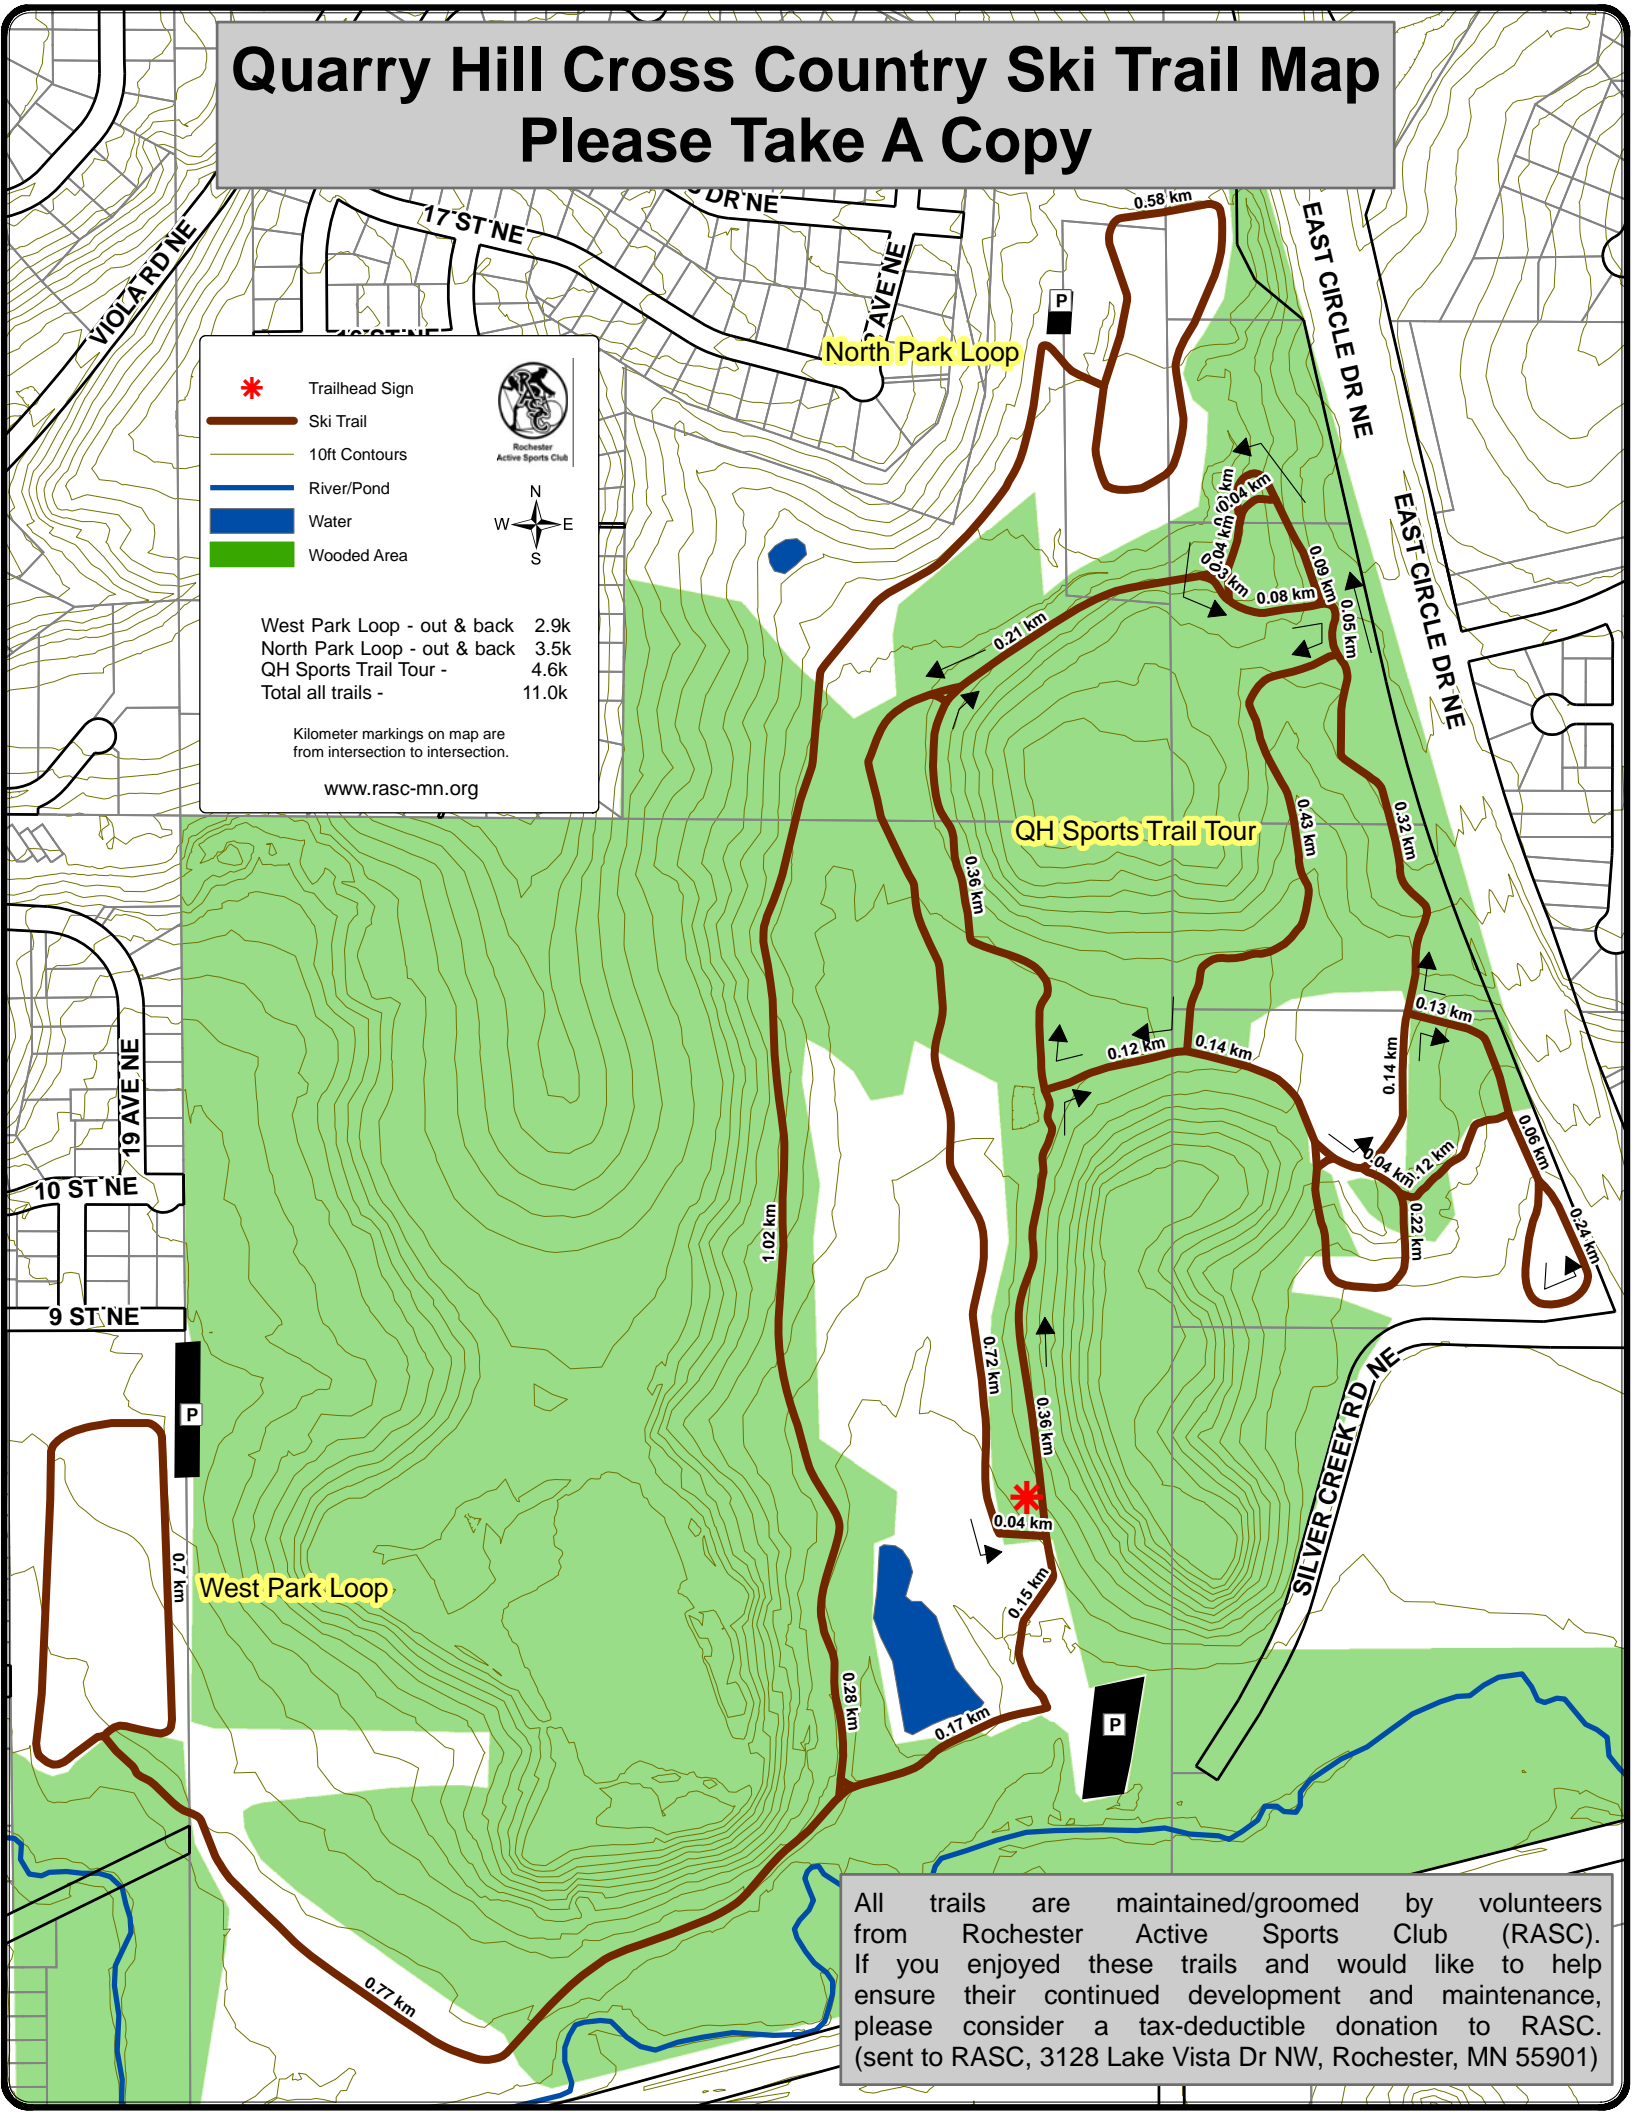

Quarry Hill Cross Country Ski Trail Map

Please Take A Copy

Rochester Active Sports Club

Trailhead Sign

Ski Trail

10ft Contours

River/Pond

Water

Wooded Area

West Park Loop - out & back 2.9k
 North Park Loop - out & back 3.5k
 QH Sports Trail Tour - 4.6k
 Total all trails - 11.0k

Kilometer markings on map are from intersection to intersection.

www.rasc-mn.org

All trails are maintained/groomed by volunteers from Rochester Active Sports Club (RASC). If you enjoyed these trails and would like to help ensure their continued development and maintenance, please consider a tax-deductible donation to RASC. (sent to RASC, 3128 Lake Vista Dr NW, Rochester, MN 55901)